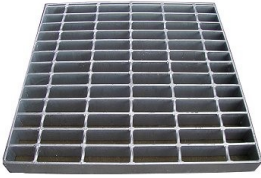

GRATES

DROP IN GMS GRATE

GALVANISED MILD STEEL GRATES DROP IN

14-SG545450 14-SG545450/25	540 x 540 x 50mm 540 x 540 x 50/25mm	450 Pit
14-G696950/25 14-SG696950	690 x 690 x 50/25mm 690 x 50mm	600 Pit
14-G699950/25 14-SG699950	690 x 990 x 50/25mm 690 x 990 x 50mm	600 x 900 Pit
14-SG999950	990 x 990 x 50mm	900 Pit
14-SG121250	1290 x 645 x 50mm(2)	1200 Pit

GALVANISED HEEL PROOF DROP IN

14-SG545450 HP	540 x 540 x 50mm	450 Pit
14-SG696950 HP	690 x 690 x 50mm	600 Pit
14-SG699950 HP	690 x 990 x 50mm	600 x 900 Pit
14-SG999950 HP	990 x 990 x 50mm	900 Pit

GALVANISED HINGED DROP IN

14-SGH545450	540 x 540 x 50mm	450 Pit
14-SGH696950	690 x 690 x 50mm	600 Pit
14-SGH699950	690 x 990 x 50mm	600 x 900 Pit
14-SGH999950	990 x 990 x 50mm	900 Pit
14-SGH121250	1290 x 1290 x 50mm	1200 Pit

Some available with 10mm Load Bars XHDuty

GALVANISED CAST IN GMS - Class D/E

14-SGH545450XH	550 x 550 x 50mm	450 x 450
14-SGH696950 XH	700 x 700 x 50mm	600 x 600
14-SGH699950 XH	700 x 1000 x 50mm	600 x 900
14-SGH999950 XH	1000 x 1000 x 50mm	900 x 900
14-SGH121250 H	1290 x 1290 x 75mm	1200 x 1200