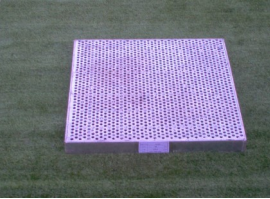

DROP IN HEEL PROOF