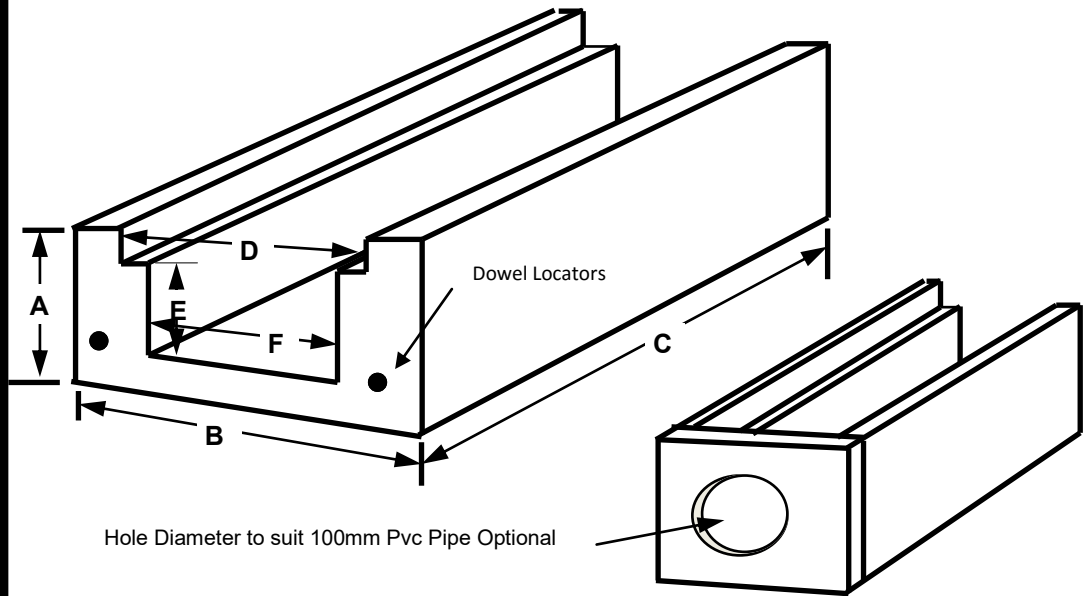

# GRID DRAINS

All measurements are in millimetres and are nominal

PRODUCT CODE	A	B	C	D	E	F	KGS
15-GD15020/1200	165	230	1200	153	100	120	68
15-GD23020/1200	165	305	1200	233	100	180	80

**NOTE: 600mm Lengths & Ends made to order only**

150mm Shown with Sq Bar & Cast Iron Grating

230mm Shown with Heelproof & GMS Grating