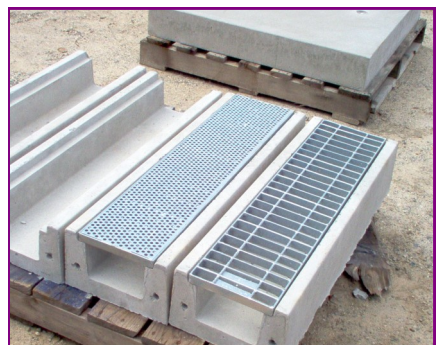

# GRID DRAINS

All measurements are in millimetres and are nominal

PRODUCT CODE	A	B	C	D	E	F	KGS
15-GD15020/1200	165	230	1200	153	100	120	68
15-GD23020/1200	165	305	1200	233	100	180	80

**NOTE: 600mm Lengths & Ends made to order only**

150mm Shown with Sq Bar & Cast Iron Grating

230mm Shown with Heelproof & GMS Grating